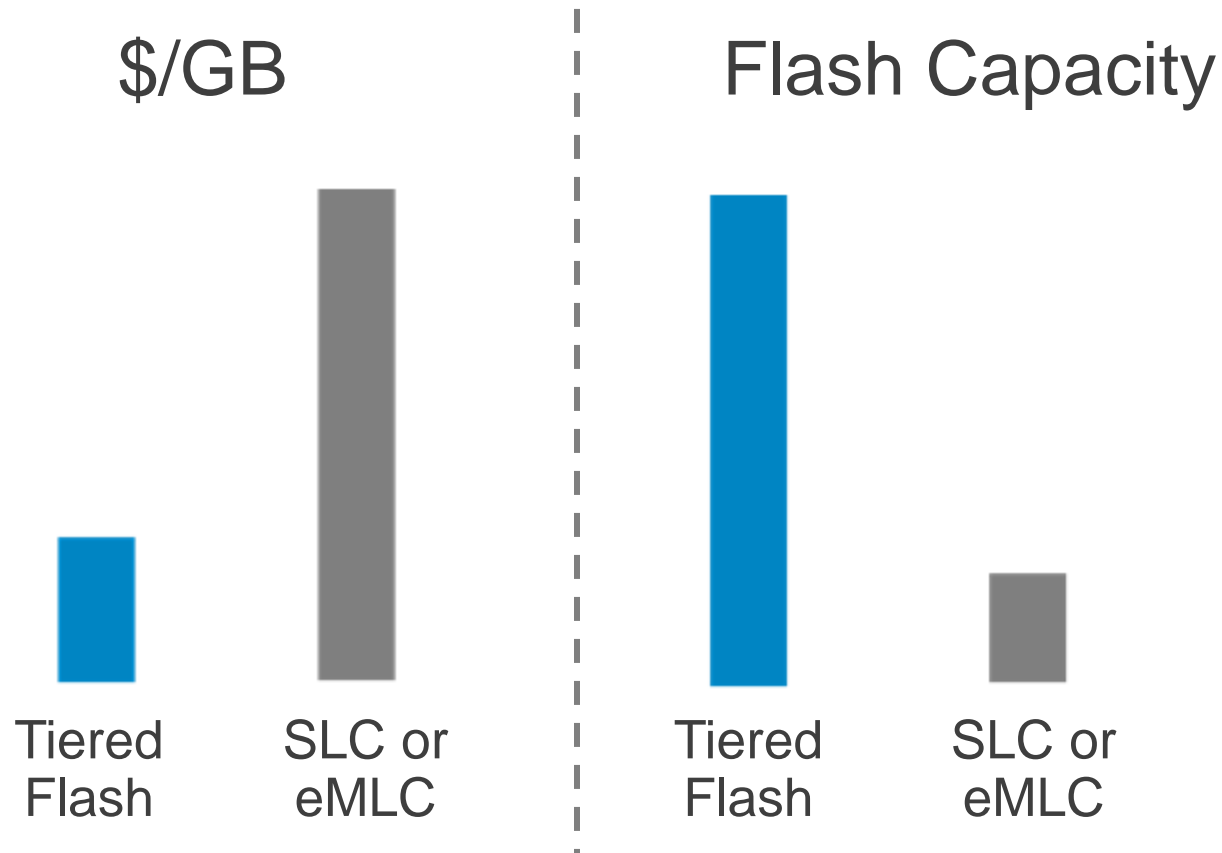

SSD Tiering

John Shirley
Sr. Manager Advanced Planning
Dell Storage

Emerging SSD Trends

SSD Tiering

Benefits of Tiered Flash

Advanced software required to enable tiered flash

Economic Benefits of Tiering Flash

- ▼ HW costs
- ▼ SW costs
- ▼ Support costs

= 1/5 the cost

SSD Tiering

SLC or eMLC

Changing the economics of flash

Flash Tiering with Spinning Disk

“Everything is managed from a single pane of glass.... We can manage storage with a couple of clicks”