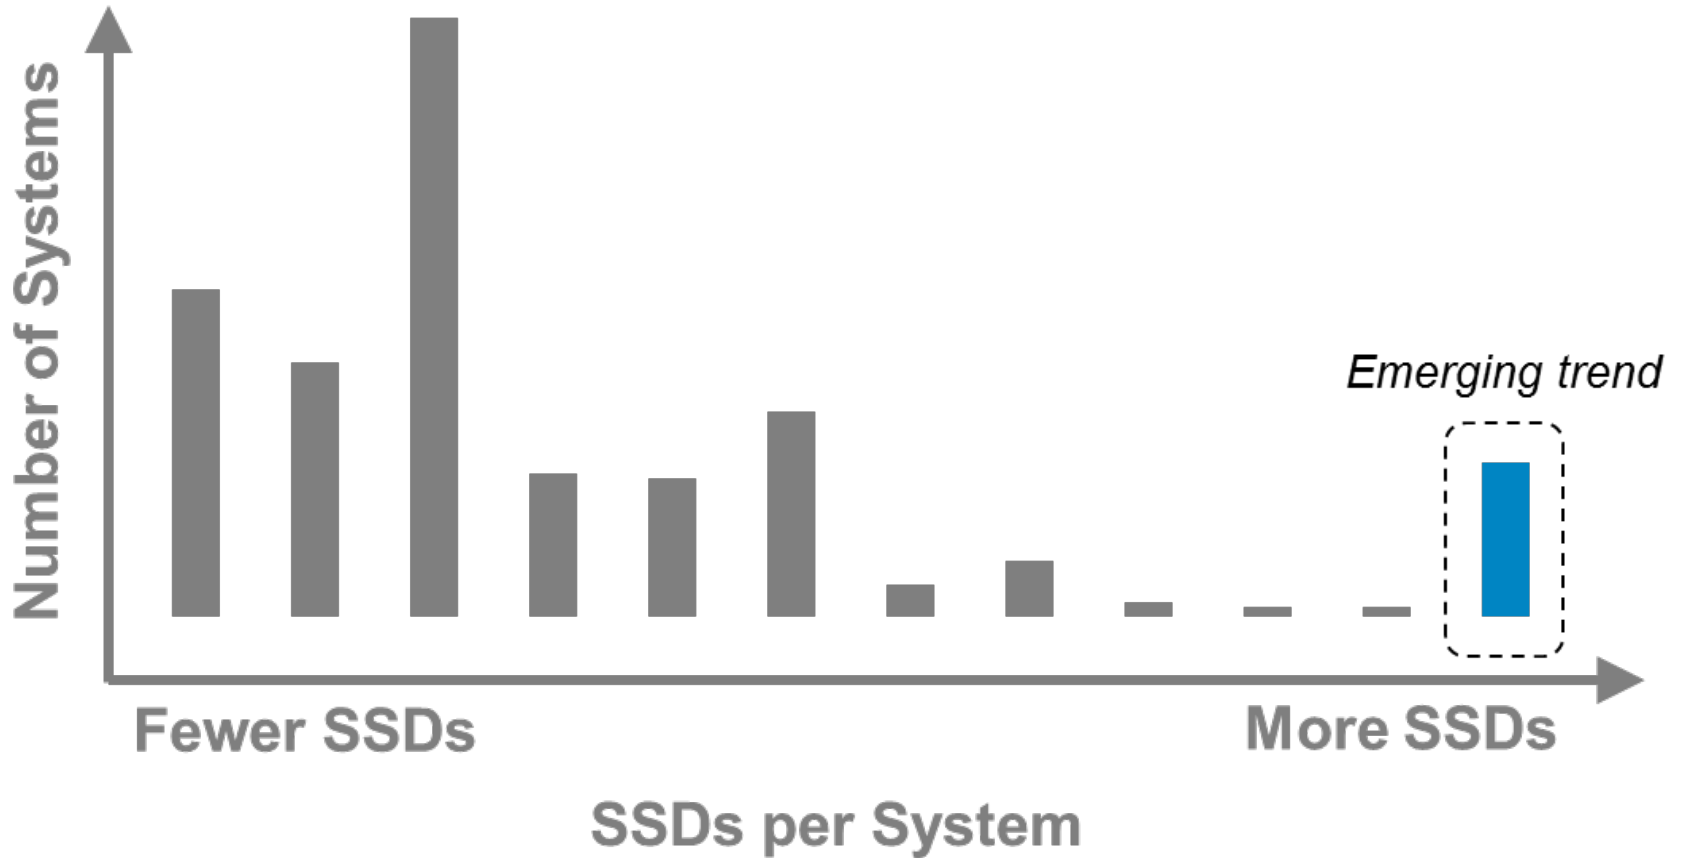

SSD Tiering

John Shirley
Sr. Manager Advanced Planning
Dell Storage

Emerging SSD Trends

SSD Tiering

Benefits of Tiered Flash

Advanced software required to enable tiered flash

Economic Benefits of Tiering Flash

- ▼ HW costs
- ▼ SW costs
- ▼ Support costs

= 1/5 the cost

SSD Tiering

SLC or eMLC

Changing the economics of flash

Flash Tiering with Spinning Disk

“Everything is managed from a single pane of glass.... We can manage storage with a couple of clicks”