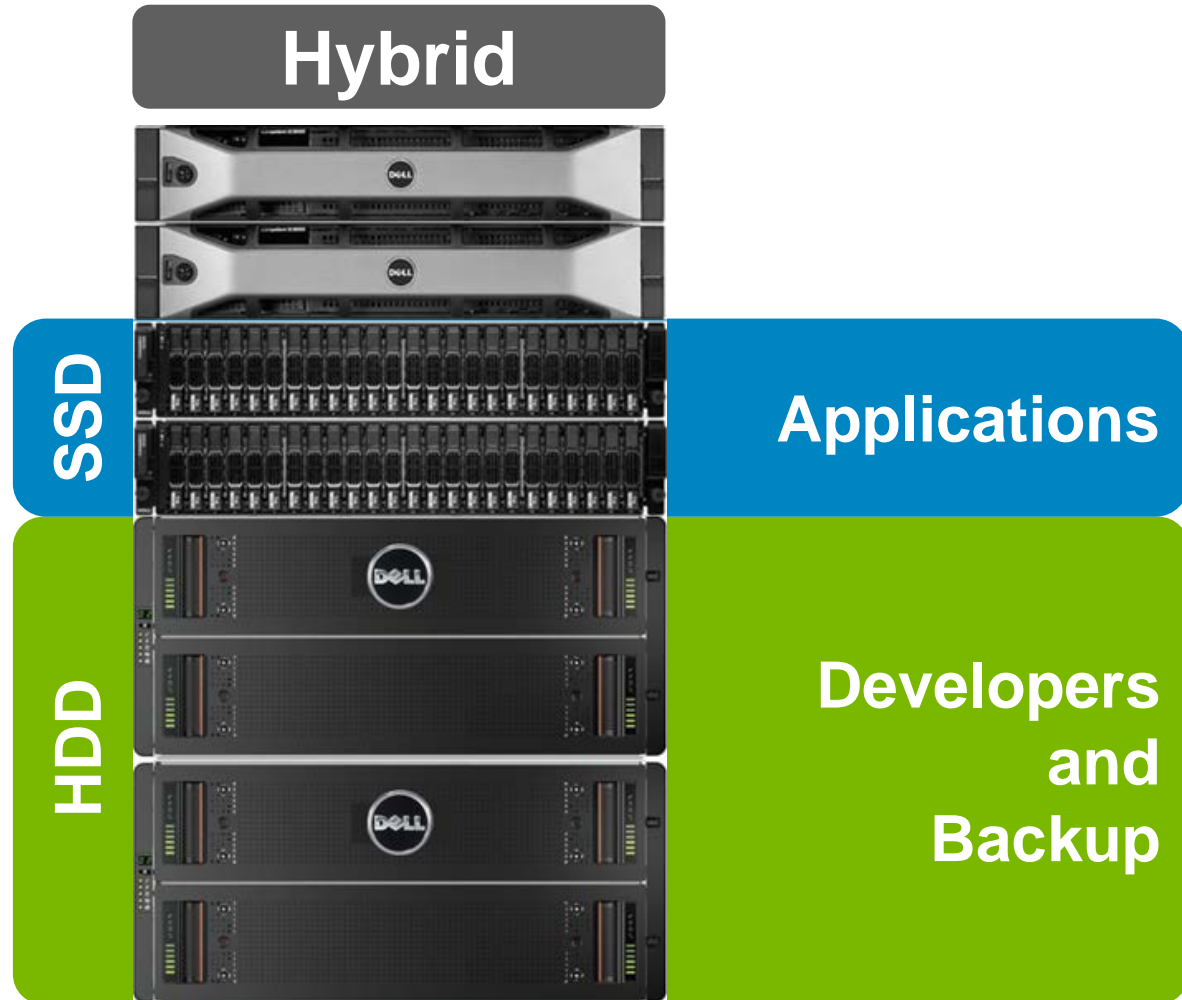

- ▼ HW costs
- ▼ SW costs
- ▼ Support costs

= 1/5 the cost

SSD Tiering

SLC or eMLC

Changing the economics of flash

Flash Tiering with Spinning Disk

“Everything is managed from a single pane of glass.... We can manage storage with a couple of clicks”