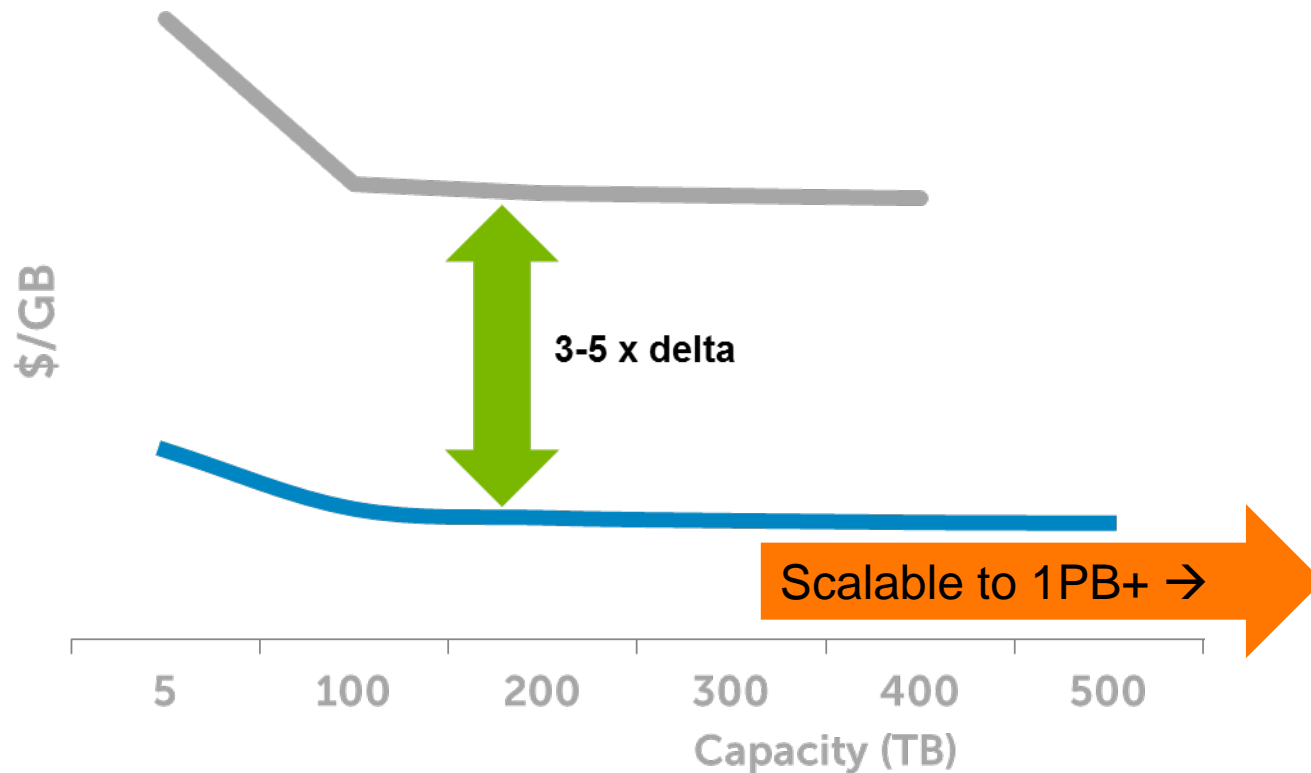

- ▼ HW costs
- ▼ SW costs
- ▼ Support costs

= 1/5 the cost

SSD Tiering

SLC or eMLC

Changing the economics of flash

Flash Tiering with Spinning Disk

“Everything is managed from a single pane of glass.... We can manage storage with a couple of clicks”