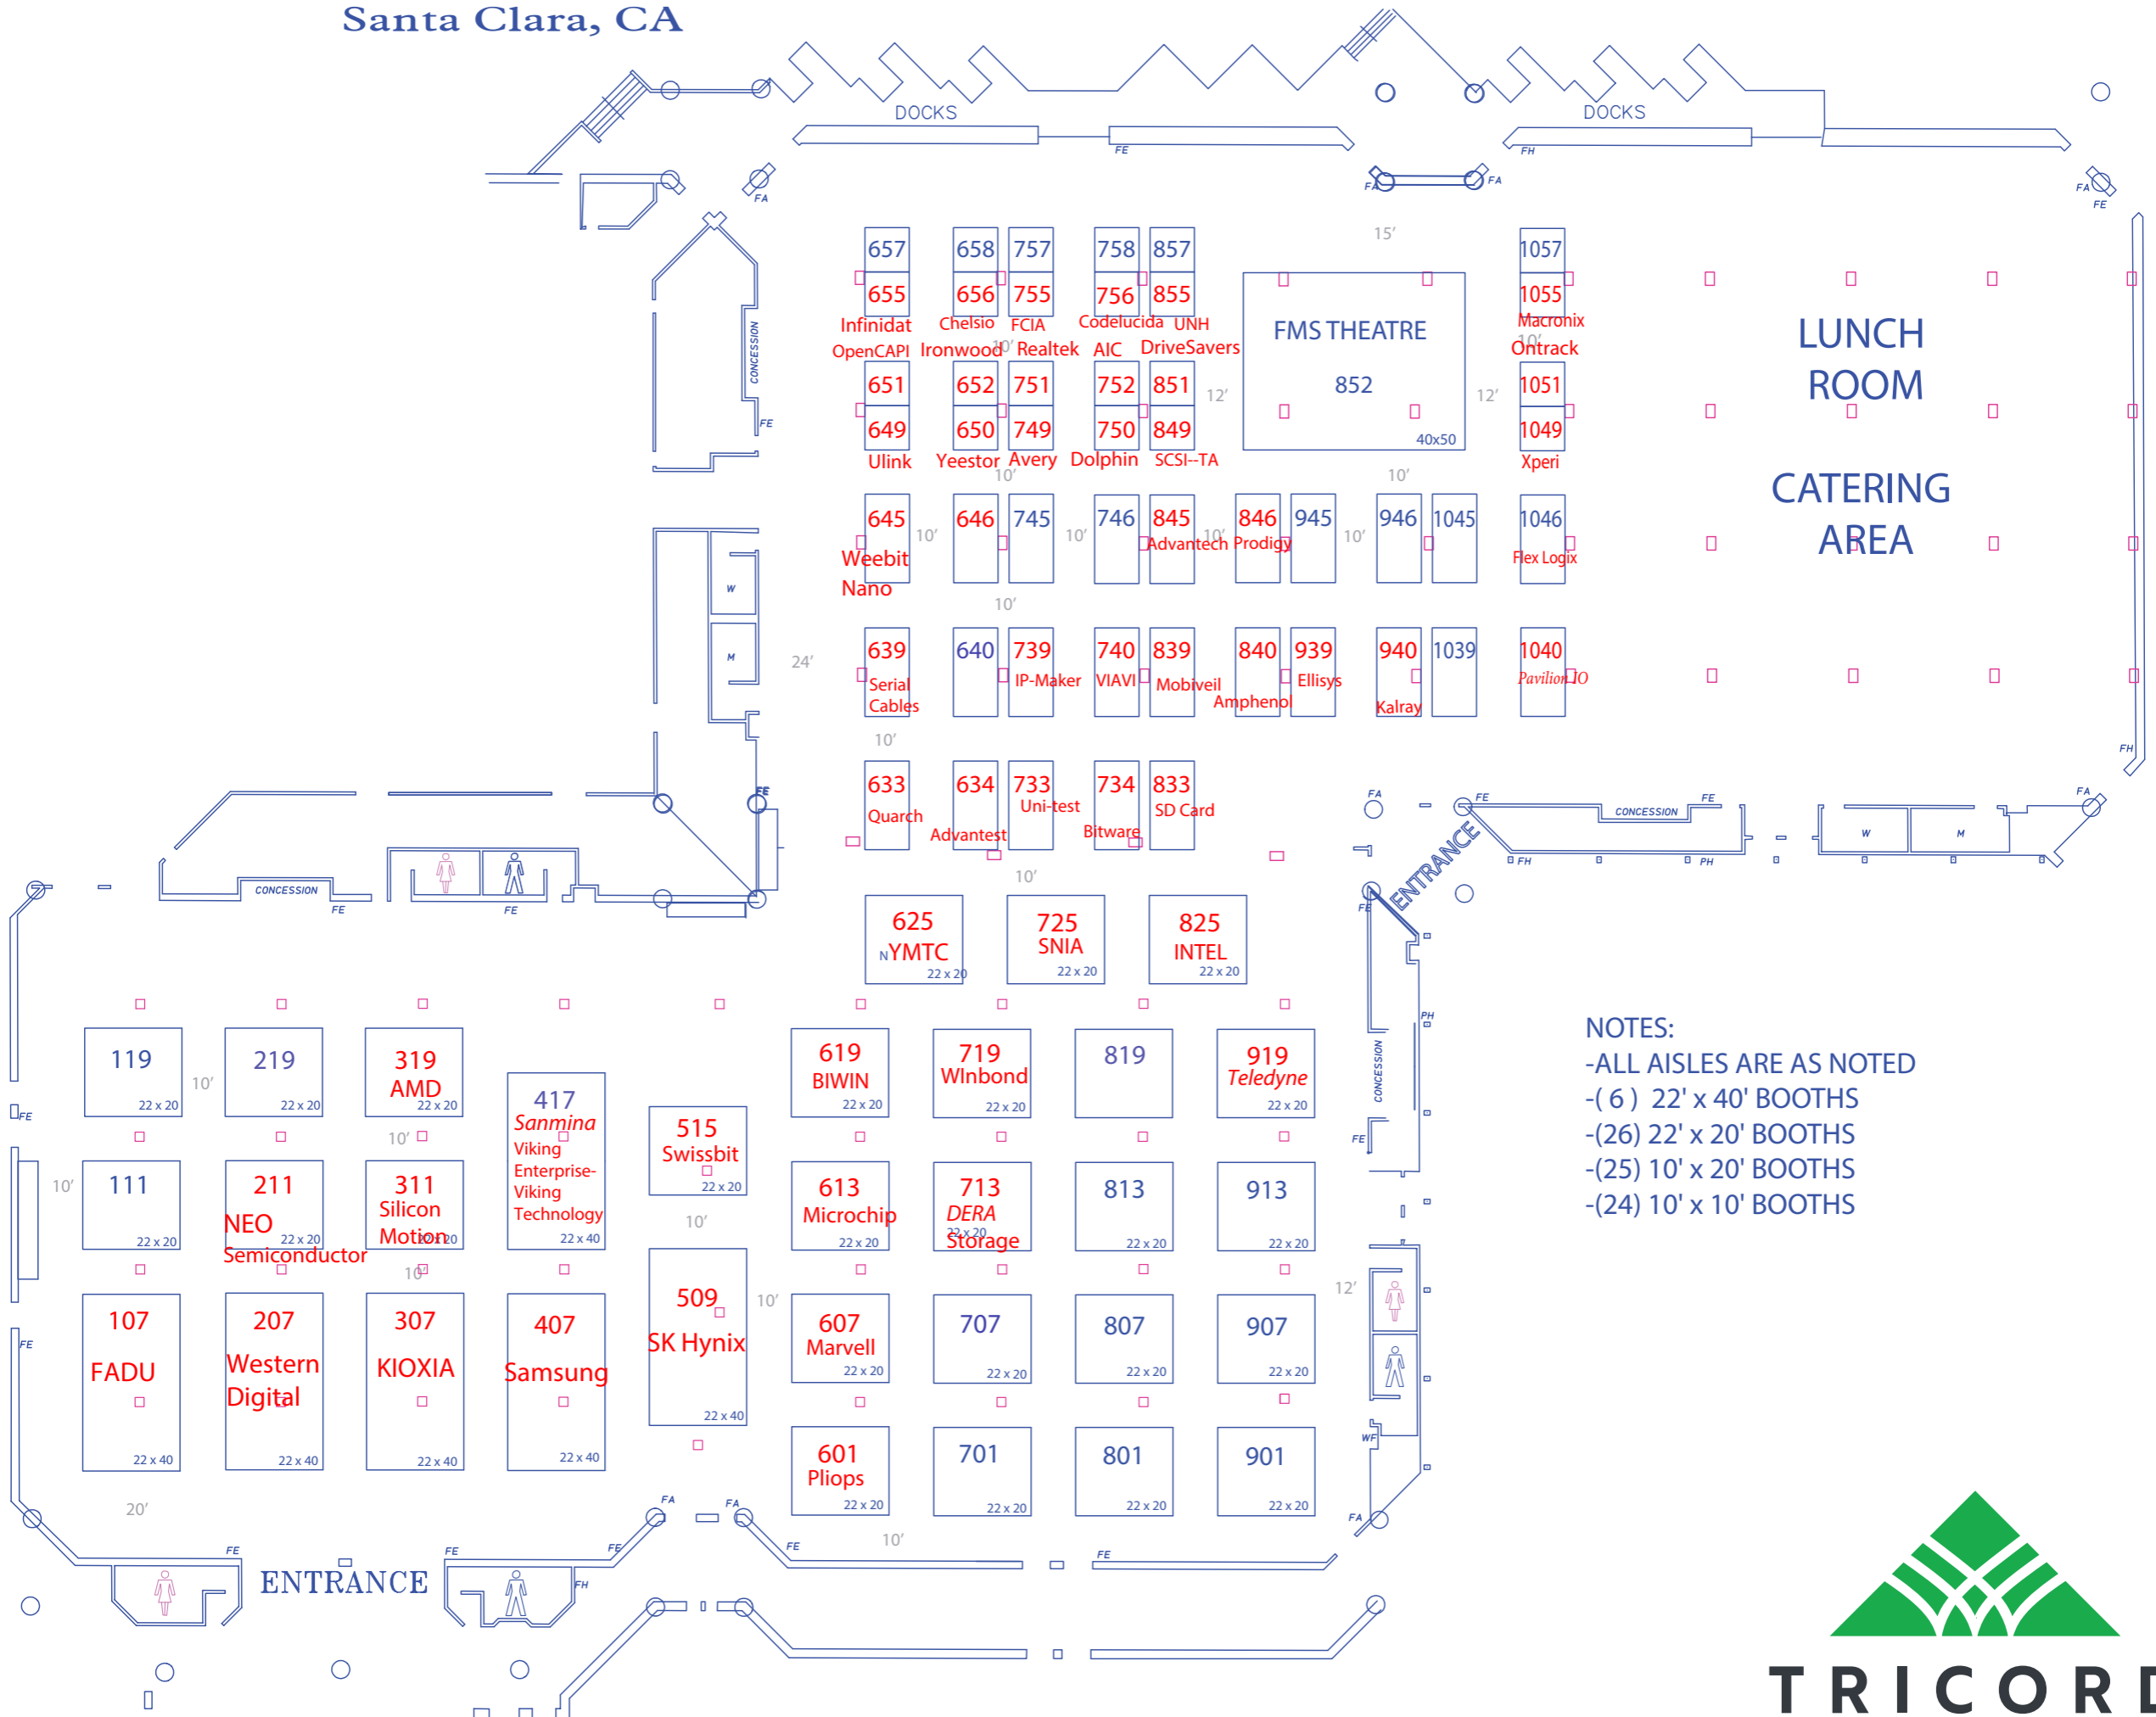

Flash Memory Summit 2022

Santa Clara Convention Center

Halls A-D

Santa Clara, CA

- NOTES:**
- ALL AISLES ARE AS NOTED
 - (6) 22' x 40' BOOTHS
 - (26) 22' x 20' BOOTHS
 - (25) 10' x 20' BOOTHS
 - (24) 10' x 10' BOOTHS