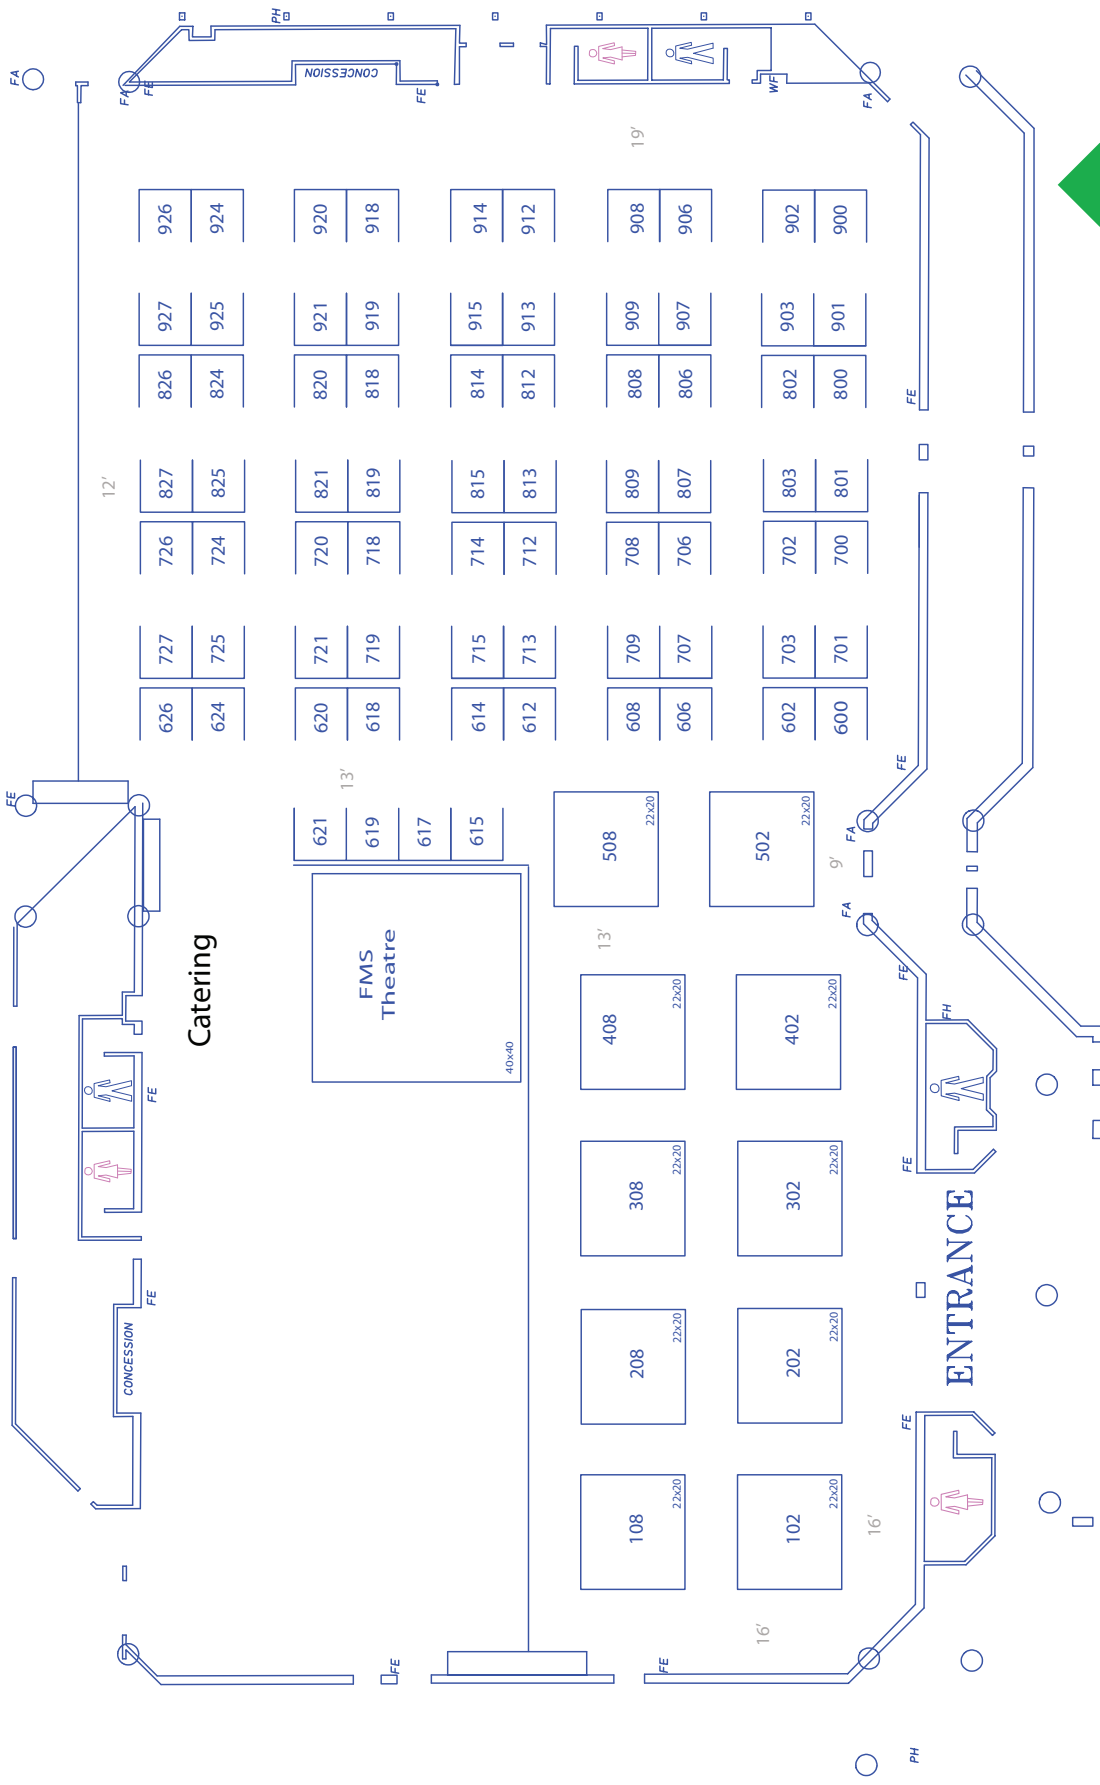

Flash Memory Summit 2012

Santa Clara Convention Center

Hall A-B

Santa Clara, CA

NOTE:
 - All Booths are 10'x10' Unless Noted
 - (10) 22'x20' Booths
 - (74) 10'x10' Booths
 - (1) 20'x42' Theatre
 * All Aisles Are 10' Wide Unless Noted